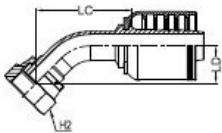

ORFS FEMALE SWIVEL - 45°

SAE J516 / ISO 12151-1

HF1P-WS 4SP-R12 - ORFS FS 45

HF1P-4SH/R13/R15 -12 -16- ORFS FS 45

35531402

35531401

ITEM CODE	HOSE ID			TERMINATION			DIMENSIONS					
	dash	dn	inch	dash	tube inch	thread	lc mm	lc inch	ld mm	ld inch	h1 mm	h2 mm
35531402-060600	-06	DN 10	3/8"	-06	3/8"	11/16" X 16	40.5	1.59	15.5	0.61	-	22
35531402-060800	-06	DN 10	3/8"	-08	1/2"	13/16" X 16	41.2	1.62	16.2	0.64	-	24
35531401-080800	-08	DN 12	1/2"	-08	1/2"	13/16" X 16	44.2	1.74	18.4	0.72	-	24
35531402-081000	-8	DN 12	1/2"	-10	5/8"	1" X 14	48.3	1.9	20.5	0.81	-	30
35531402-101000	-10	DN 16	5/8"	-10	5/8"	1" X 14	58.8	2.31	22.9	0.9	-	30
35531402-121200	-12	DN 19	3/4"	-12	3/4"	1.3/16" X 12	65.4	2.57	24.5	0.96	-	36
35531402-121600	-12	DN 19	3/4"	-16	1"	1.7/16" X 12	65.7	2.59	24.9	0.98	-	41
35531402-161600	-16	DN 25	1"	-16	1"	1.7/16" X 12	77.2	3.04	28.7	1.13	-	41
35531402-202000	-20	DN 32	1.1/4"	-20	1.1/4"	1.11/16" X 12	89.2	3.51	33	1.3	-	50