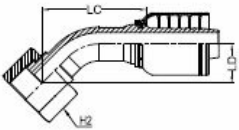

ORFS FEMALE SWIVEL - 45°

SAE J516 / ISO 12151-1

HF1P-WS 4SP-R12 - ORFS FS 45

HF1P-4SH/R13/R15 -12 -16- ORFS FS 45

35531402

35531401

ITEM CODE	HOSE ID			TERMINATION			DIMENSIONS					
	dash	dn	inch	dash	tube inch	thread	lc mm	lc inch	ld mm	ld inch	h1 mm	h2 mm
35531402-060600	-06	DN 10	3/8"	-06	3/8"	11/16" X 16	40.5	1.59	15.5	0.61	-	22
35531402-060800	-06	DN 10	3/8"	-08	1/2"	13/16" X 16	41.2	1.62	16.2	0.64	-	24
35531401-080800	-08	DN 12	1/2"	-08	1/2"	13/16" X 16	44.2	1.74	18.4	0.72	-	24
35531402-081000	-8	DN 12	1/2"	-10	5/8"	1" X 14	48.3	1.9	20.5	0.81	-	30
35531402-101000	-10	DN 16	5/8"	-10	5/8"	1" X 14	58.8	2.31	22.9	0.9	-	30
35531402-121200	-12	DN 19	3/4"	-12	3/4"	1.3/16" X 12	65.4	2.57	24.5	0.96	-	36
35531402-121600	-12	DN 19	3/4"	-16	1"	1.7/16" X 12	65.7	2.59	24.9	0.98	-	41
35531402-161600	-16	DN 25	1"	-16	1"	1.7/16" X 12	77.2	3.04	28.7	1.13	-	41
35531402-202000	-20	DN 32	1.1/4"	-20	1.1/4"	1.11/16" X 12	89.2	3.51	33	1.3	-	50