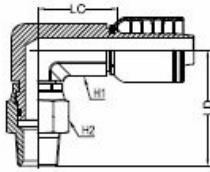

**NPTF 60° CONE SEAT MALE SWIVEL - 90° -
COMPACT**

SAE J516 / J514

HF1P-WB - NPTF MS 90 CP

HF1P-R12 -20 -24 - NPTF MS 90 CP

350239C8

ITEM CODE	HOSE ID			TERMINATION			DIMENSIONS					
	dash	dn	inch	dash	inch	thread	lc mm	lc inch	ld mm	ld inch	h1 mm	h2 mm
350239C8-040400	-04	DN 06	1/4"	-04	1/4"	1/4" X 18	38	1.5	52.6	2.07	14	19
350239C8-060400	-06	DN 10	3/8"	-04	1/4"	1/4" X 18	38	1.5	52.1	2.05	16	19
350239C8-060600	-06	DN 10	3/8"	-06	3/8"	3/8" X 18	38	1.5	56	2.2	16	22
350239C8-060800	-06	DN 10	3/8"	-08	1/2"	1/2" X 14	41	1.61	62	2.44	19	27
350239C8-080800	-08	DN 12	1/2"	-08	1/2"	1/2" X 14	43	1.69	62	2.44	19	27
350239C8-121200	-12	DN 19	3/4"	-12	3/4"	3/4" X 14	48	1.89	69.1	2.72	27	32