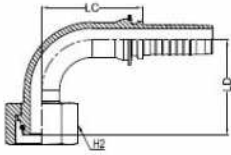

METRIC O-RING 24° CONE FEMALE SWIVEL HEAVY DUTY - DKOS - 90°

DIN 20066 / ISO 12151-2

HF2P-MS - M24 DKOS FS 90

13056902

ITEM CODE	HOSE ID			TERMINATION			DIMENSIONS					
	dash	dn	inch	dash	tube inch	thread	lc mm	lc inch	ld mm	ld inch	h1 mm	h2 mm
13056902-123600	-12	DN 19	3/4"	-36	25	M36 X 2	65.8	2.59	61.5	2.42	-	46
13056902-164200	-16	DN 25	1"	-42	30	M42 X 2	75.9	2.99	72	2.83	-	50
13056902-205200	-20	DN 32	1.1/4"	-52	38	M52 X 2	87.4	3.44	87	3.43	-	60